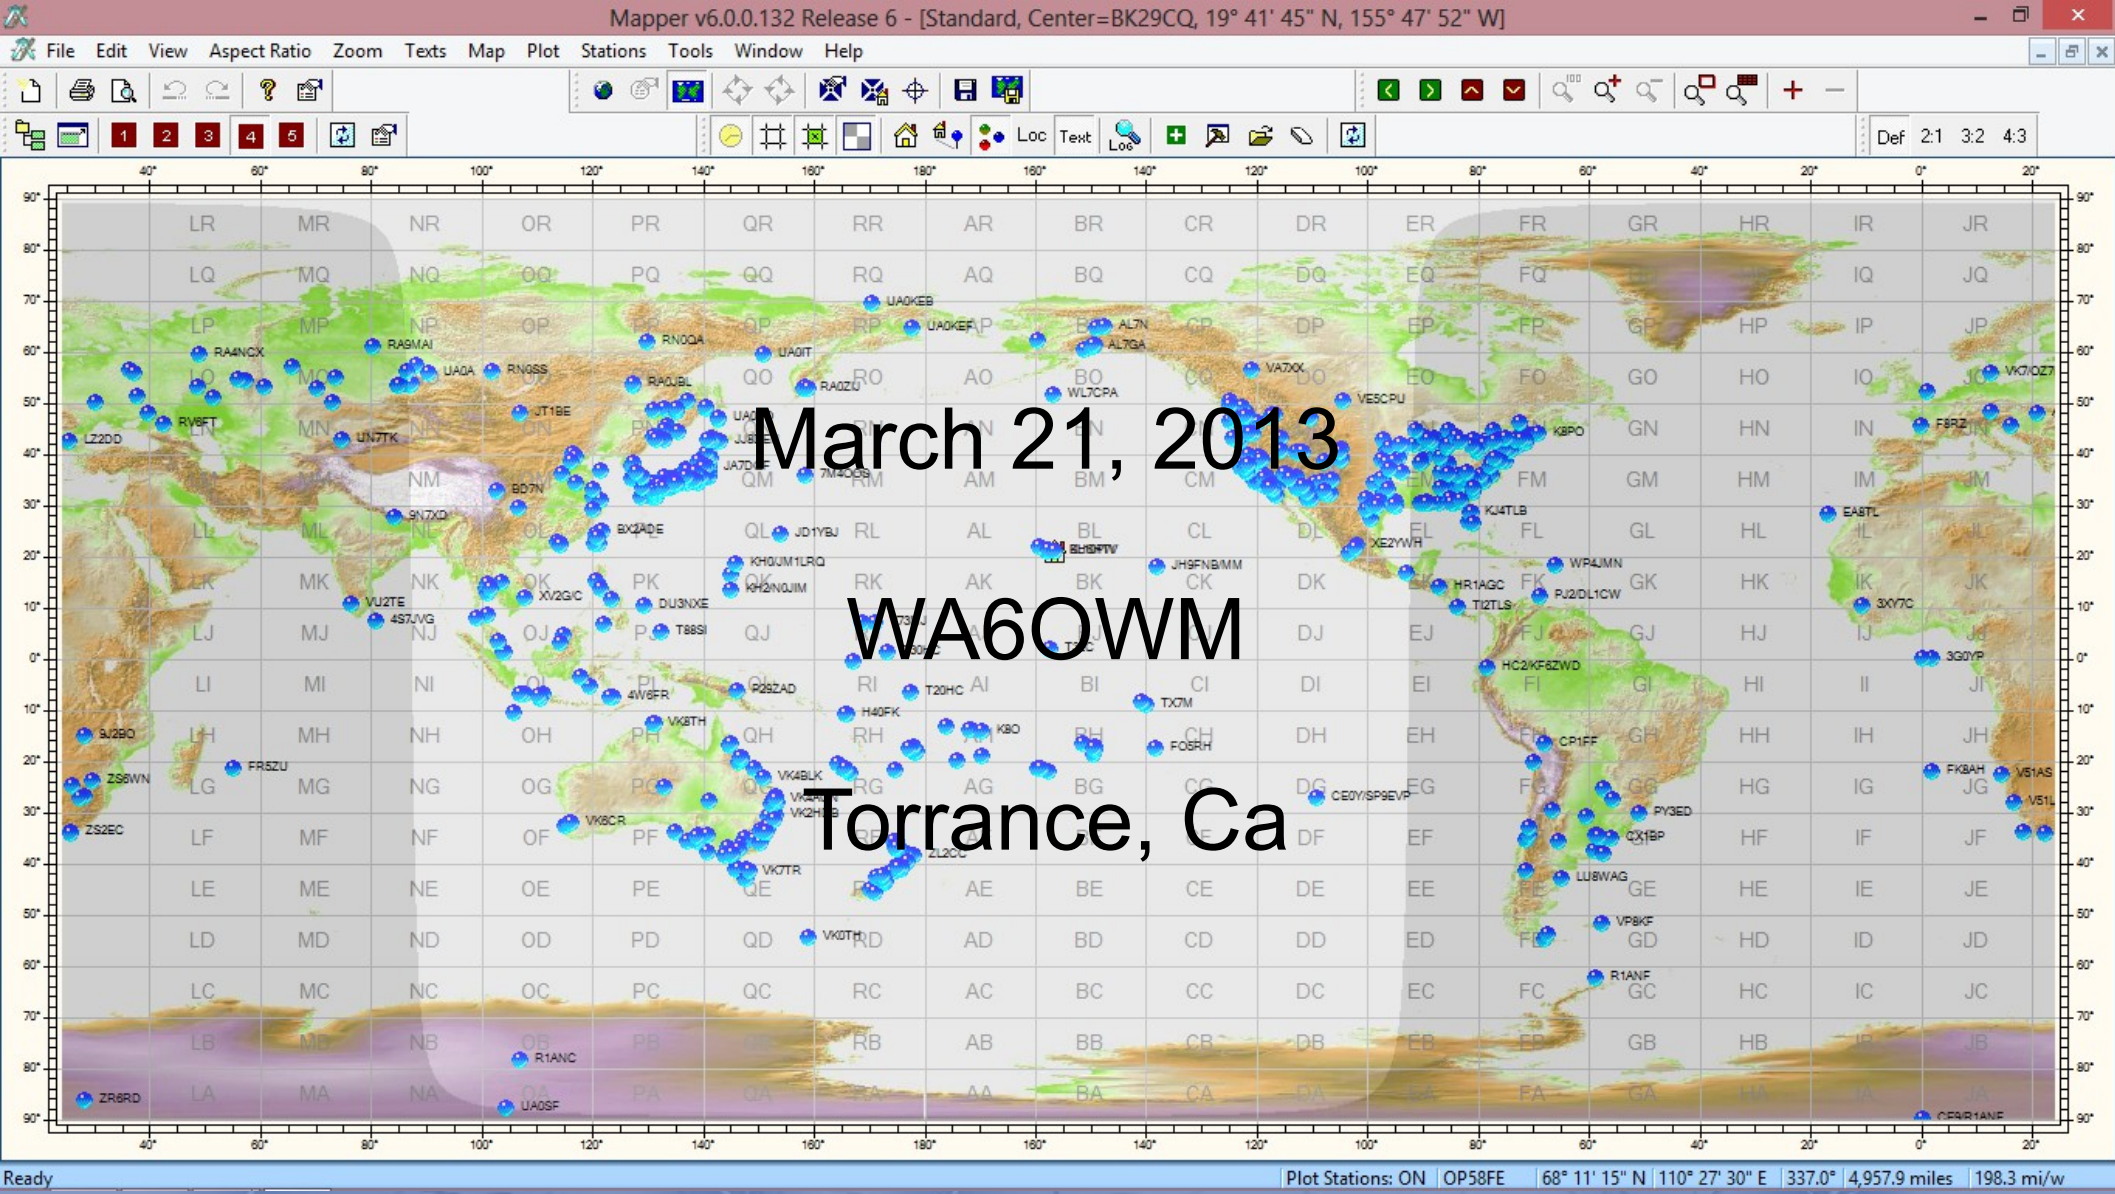

South Bay Amateur Radio Club

W6SBA Century Award

- Work as many stations on the W6SBA/Repeater from March 1st to Dec 1st, 2013
- Earn a minimum of 100-points for a special certificate to be awarded at the December Holiday meeting
- Submit logs to WB6MYD by Dec 14, 2013